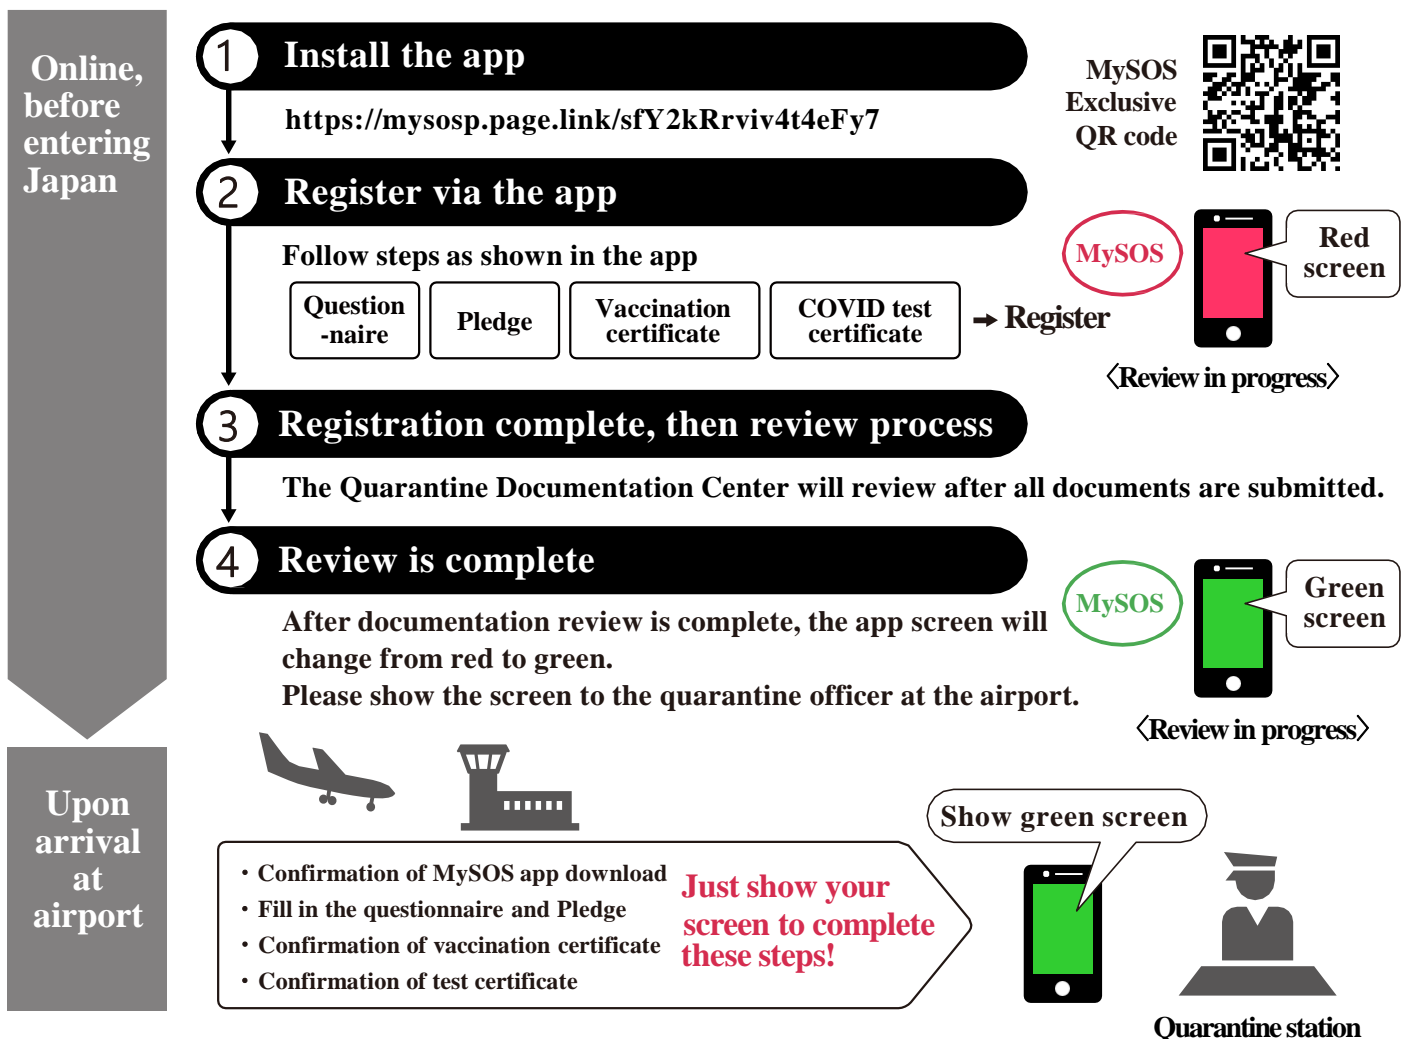

If you are Entering or Returning to Japan

Fast Track is available

for those entering from Narita International Airport, Haneda Airport,
Chubu Centrair International Airport, Kansai International Airport, Fukuoka Airport .

Quarantine procedures upon arrival at the airport could still take some time due to the congestion situation, even if you have registered via Fast Track. Your understanding is appreciated.

This app can be used for some quarantine procedures before you enter Japan.

Fast Track Procedure

MySOS

Yellow screen

You may skip uploading of test result in case you wish to submit test result in paper format at arrival airport.

The screen will change to yellow after you have finished registering and checking your questionnaire, Pledge, and vaccination certificate. If that happens, please show the yellow screen and your test certificate (paper version, etc.) at the quarantine station.